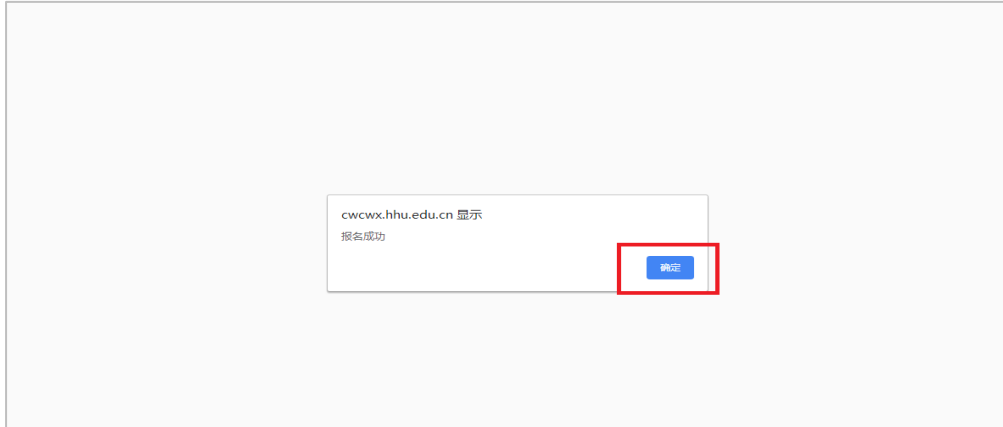

Your Answer 答案: 19600220

Verification Code 验证码: rNKE rNKE

报名须知

1. 报名前请仔细阅读报名信息
2. 报名成功后, 进入支付平台点击其他缴费菜单进行缴费
3. 若已有账号请先登录系统再报名 (在校生、教职工请登录后再报名)
4. 同一项目, 同一证件号只允许报名一次。报名成功后, 请以证件号作为用户名登录。

报名 清空 返回

NOTE:

- ✧ Full Name: Your passport name.
 - ✧ Application No.: The Hohai online **application number** (2020***** or 2021***** , 11 digits in total), this number will be the username for you to log in the system. **(Important!!!)**
 - ✧ Mobile Phone No.: at least 11 digits (00+country code+*****).
 - ✧ Password: Input the same password twice for the items “密码” and “确认密码”. This password will be used to log in the system. **(Important!!!)**
 - ✧ Security Question: Choose the first one: 母亲的生日 (your mother's birthday).
 - ✧ Your Answer: Input accordingly.
 - ✧ Verification Code: Input the same characters as shown.
- 6). Register successfully and click “确定”.